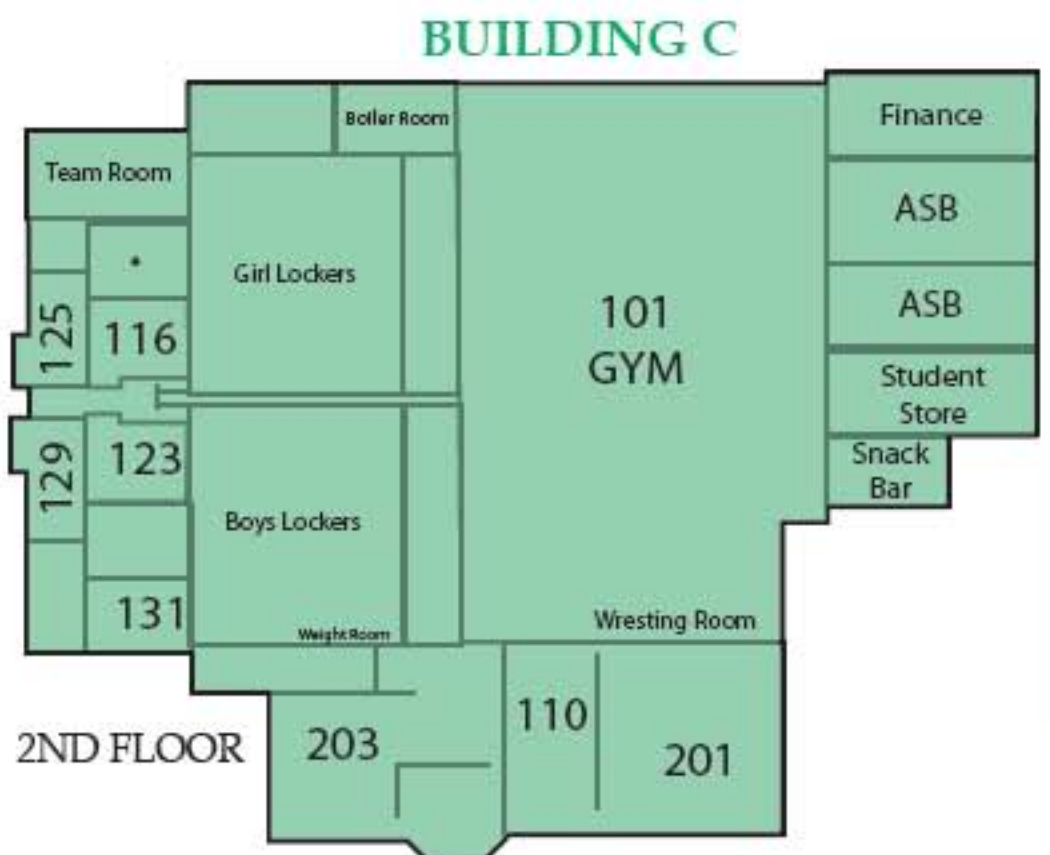

BASEBALL
FIELD

UPPER BUS LOT **Steele Canyon**

FOOTBALL
FIELD

Parking Lot

MAIN
ENTRANCE

VEHICLE ENTRANCE

Parking Lot

Parking Lot

* RESTROOMS
* HANDICAPPED ONLY
* STUDENT LOADING / UNLOADING