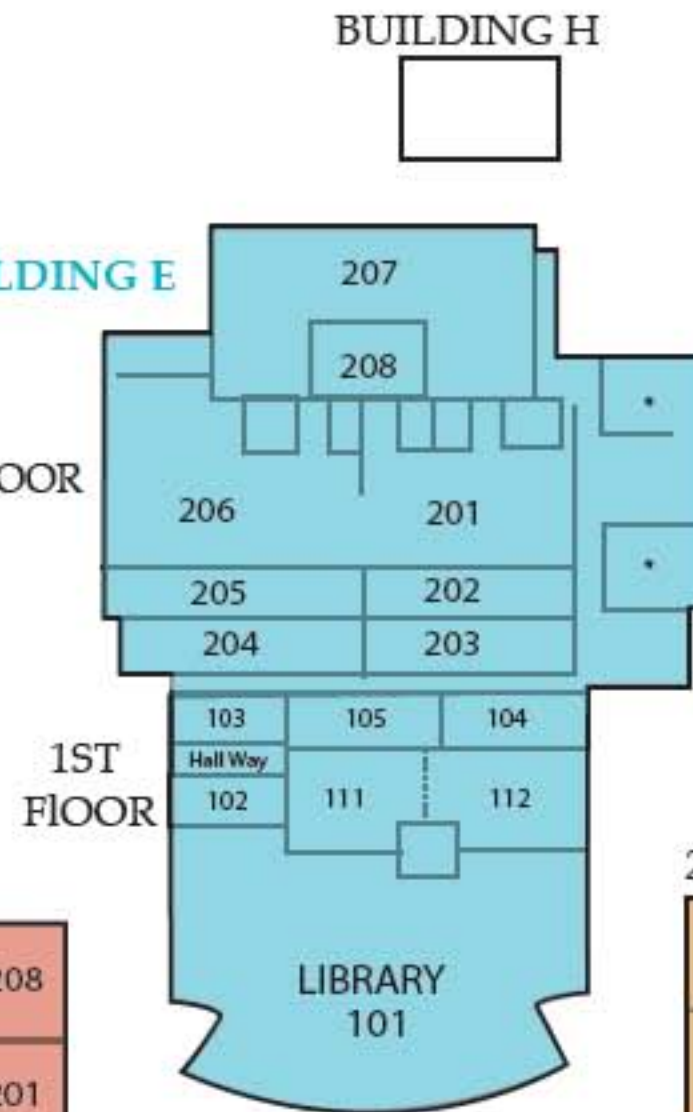

BASEBALL
FIELD

UPPER BUS LOT

Steele Canyon

* RESTROOMS
 * HANDICAPPED ONLY
 * STUDENT LOADING / UNLOADING

FOOTBALL
FIELD

MAIN
ENTRANCE

Parking Lot

VEHICLE ENTRANCE

Parking Lot

Parking Lot