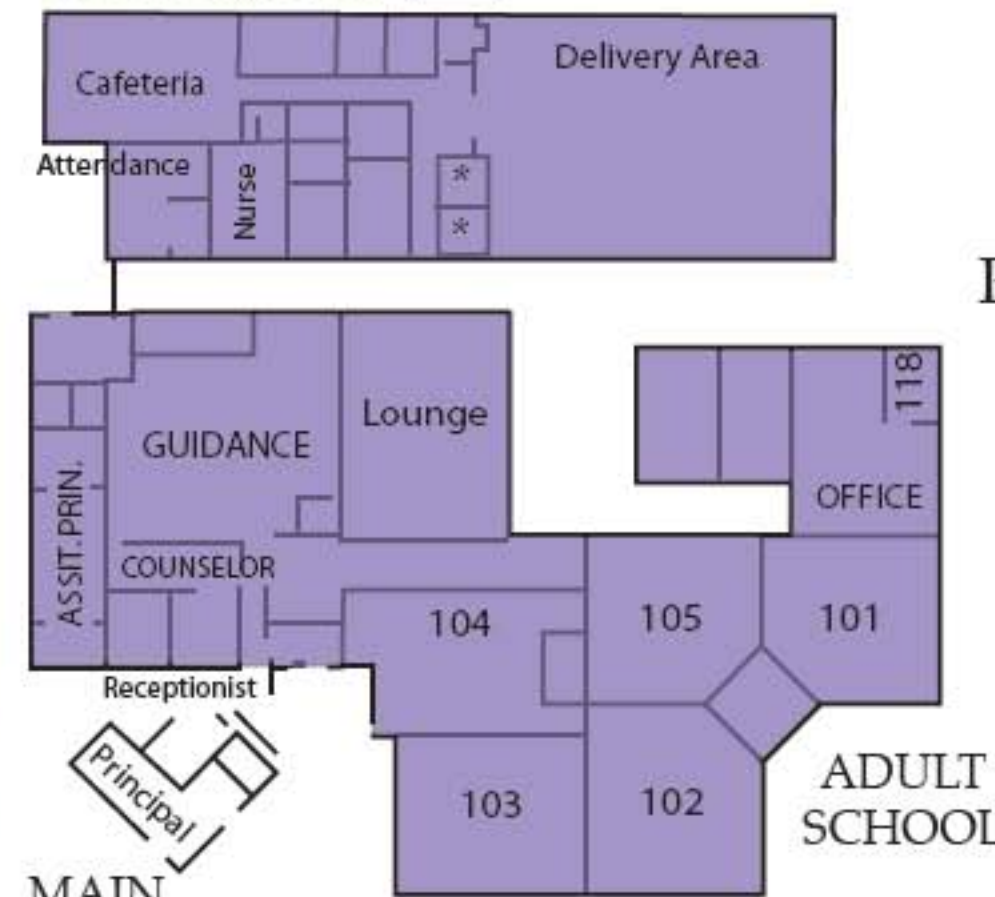

BASEBALL
FIELD

UPPER BUS LOT

Steele Canyon

* RESTROOMS
 * HANDICAPPED ONLY
 * STUDENT LOADING / UNLOADING

FOOTBALL
FIELD

MAIN
ENTRANCE

Parking Lot

VEHICLE ENTRANCE

Parking Lot

Parking Lot