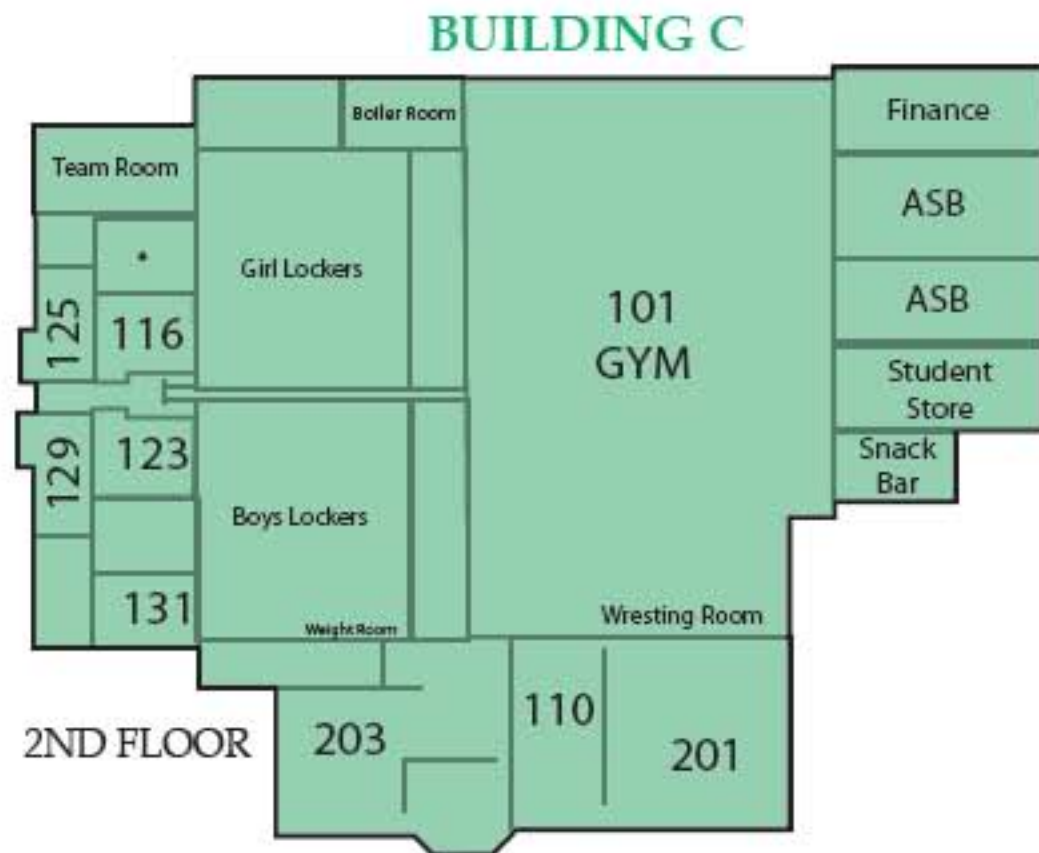

BASEBALL
FIELD

UPPER BUS LOT

Steele Canyon

* RESTROOMS
 * HANDICAPPED ONLY
 * STUDENT LOADING / UNLOADING

FOOTBALL
FIELD

MAIN
ENTRANCE

Parking Lot

VEHICLE ENTRANCE

Parking Lot

Parking Lot