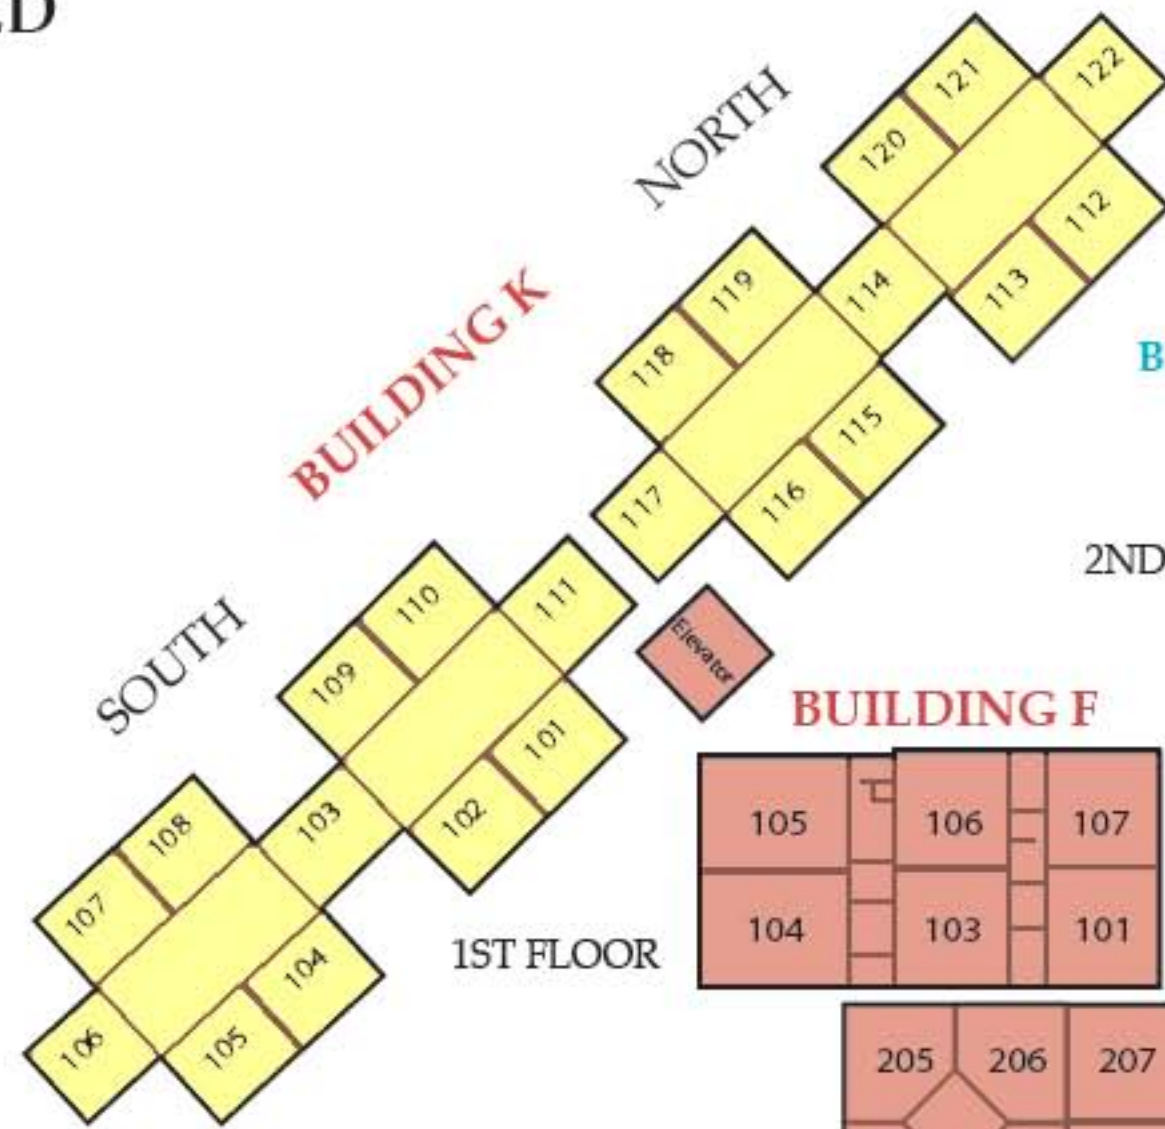

BASEBALL
FIELD

UPPER BUS LOT

Steele Canyon

* RESTROOMS
 * HANDICAPPED ONLY
 * STUDENT LOADING / UNLOADING

FOOTBALL
FIELD

MAIN
ENTRANCE

Parking Lot

VEHICLE ENTRANCE

Parking Lot

Parking Lot