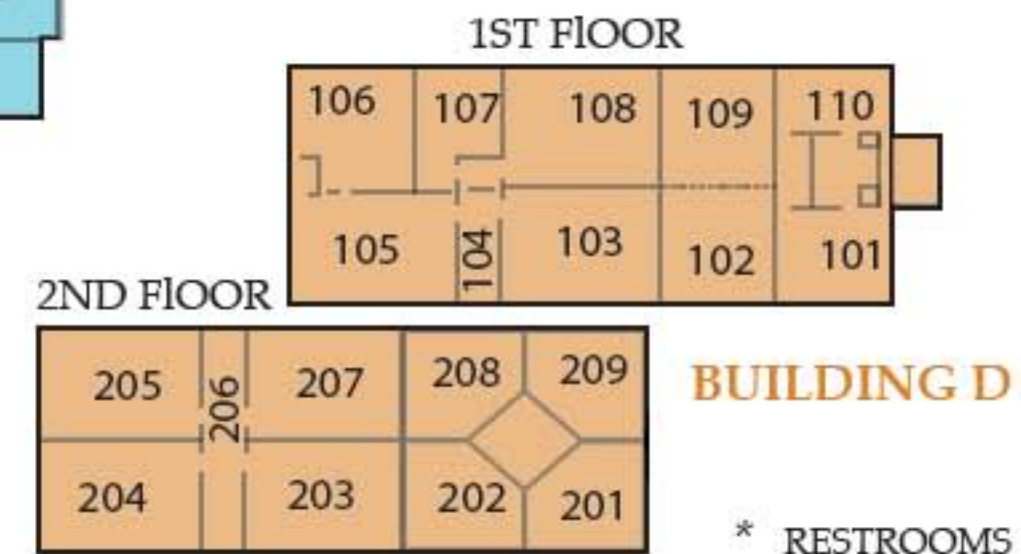

BASEBALL
FIELD

UPPER BUS LOT

Steele Canyon

* RESTROOMS
 * HANDICAPPED ONLY
 * STUDENT LOADING / UNLOADING

FOOTBALL
FIELD

MAIN
ENTRANCE

Parking Lot

VEHICLE ENTRANCE

Parking Lot

Parking Lot