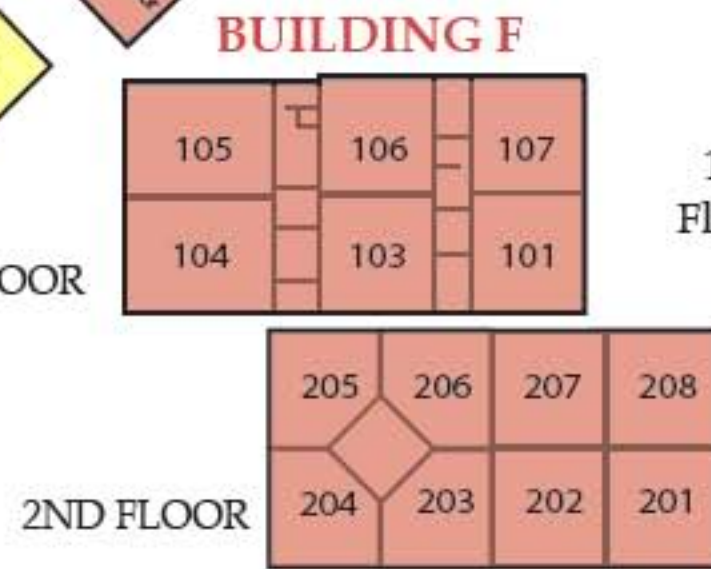

BASEBALL
FIELD

UPPER BUS LOT

Steele Canyon

* RESTROOMS
 * HANDICAPPED ONLY
 * STUDENT LOADING / UNLOADING

FOOTBALL
FIELD

MAIN
ENTRANCE

Parking Lot

VEHICLE ENTRANCE

Parking Lot

Parking Lot