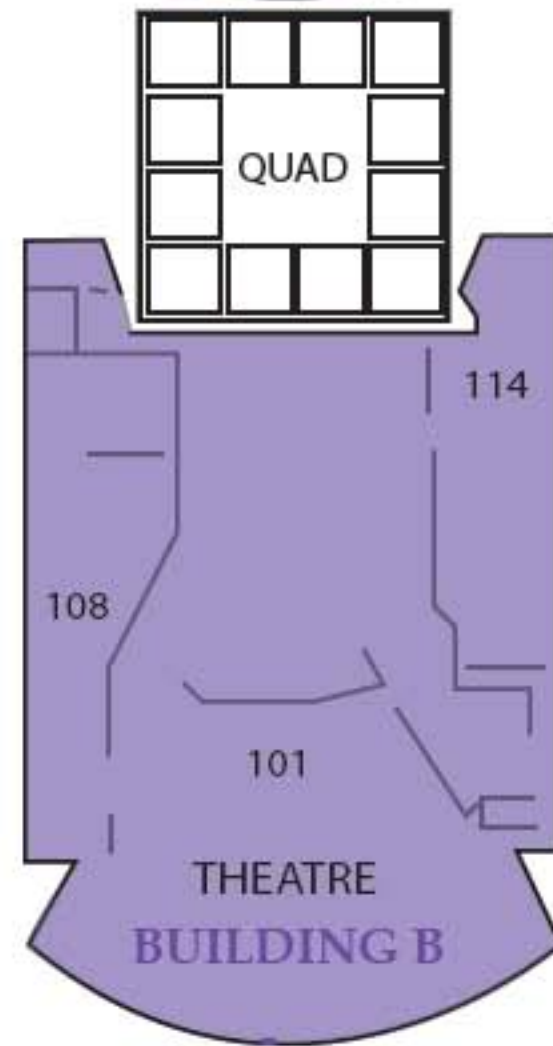

BASEBALL
FIELD

UPPER BUS LOT

Steele Canyon

* RESTROOMS
 * HANDICAPPED ONLY
 * STUDENT LOADING / UNLOADING

FOOTBALL
FIELD

MAIN
ENTRANCE

Parking Lot

VEHICLE ENTRANCE

Parking Lot

Parking Lot